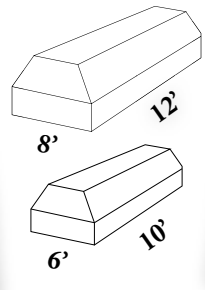

FUNERAL PALLS

**Art.
351**

FUNERAL PALLS

**Art.
860**

**Art.
652**

351 IN PRIMAVERA fabric
(100% Polyester)
Chasuble
Overlay Stole
Funeral Pall 6' x 10'
8' x 12'

860 IN LINEA STYLE fabric
(95% Wool, 5% Gold Thread)
Chasuble
Overlay Stole
Funeral Pall 6' x 10'
8' x 12'

652 IN PRIMAVERA fabric
(100% Polyester)
Chasuble
Overlay Stole
Funeral Pall 6' x 10'
8' x 12'